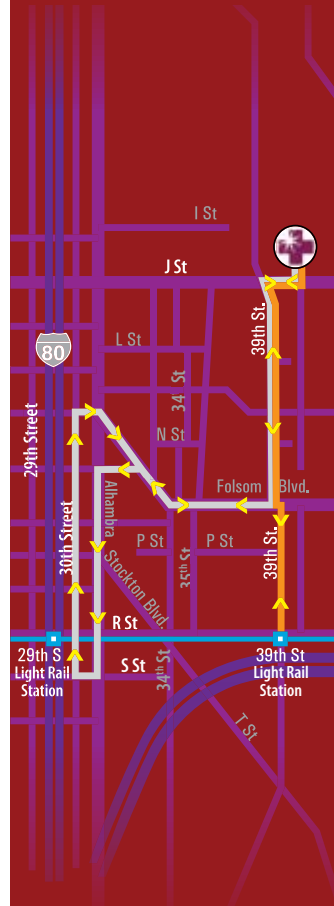

FREE
to the Public

Two Shuttles

Mercy to 29th St.
Light Rail Station

Mercy to 39th St.
Light Rail Station

Routes include return
trips to Mercy

*Serving our
employees,
patients and the
neighborhood*

29th Street Shuttle

Departures Monday – Friday

Mercy General	29th Street Light Rail Station
Morning	
6:06 AM	6:14 AM
6:21 AM	6:29 AM
6:36 AM	6:44 AM
6:51 AM	6:59 AM
7:06 AM	7:14 AM
7:21 AM	7:29 AM
7:36 AM	7:44 AM
7:51 AM	7:59 AM
8:06 AM	8:14 AM
8:21 AM	8:29 AM
8:36 AM	8:44 AM
8:51 AM	8:59 AM
Afternoon	
03:01 PM	03:10 PM
03:16 PM	03:25 PM
03:31 PM	03:39 PM
03:46 PM	03:54 PM
04:01 PM	04:09 PM
04:16 PM	04:24 PM
04:31 PM	04:39 PM
04:46 PM	04:54 PM
05:01 PM	05:09 PM
05:16 PM	05:24 PM
05:31 PM	05:39 PM
05:46 PM	05:54 PM
06:01 PM	06:09 PM
06:16 PM	06:24 PM
06:31 PM	06:39 PM

Trip time: 6 minutes, point to point.

39th Street Shuttle

Departures Monday – Friday

Mercy General	39th Street Light Rail Station
Morning	
6:10 AM	6:16 AM
7:10 AM	7:16 AM
8:10 AM	8:16 AM
8:40 AM	8:46 AM
Afternoon	
03:40 PM	03:46 PM
04:10 PM	04:16 PM
05:10 PM	05:16 PM
05:40 PM	05:46 PM
06:10 PM	06:16 PM

Trip time: 4 minutes, point to point.

Shuttle Stop Locations:

Mercy General Hospital

(Main hospital entrance on Circle Drive)

29th Street Light Rail Station

(Shuttle Stop: 30th Street RT bus stop between R and S streets)